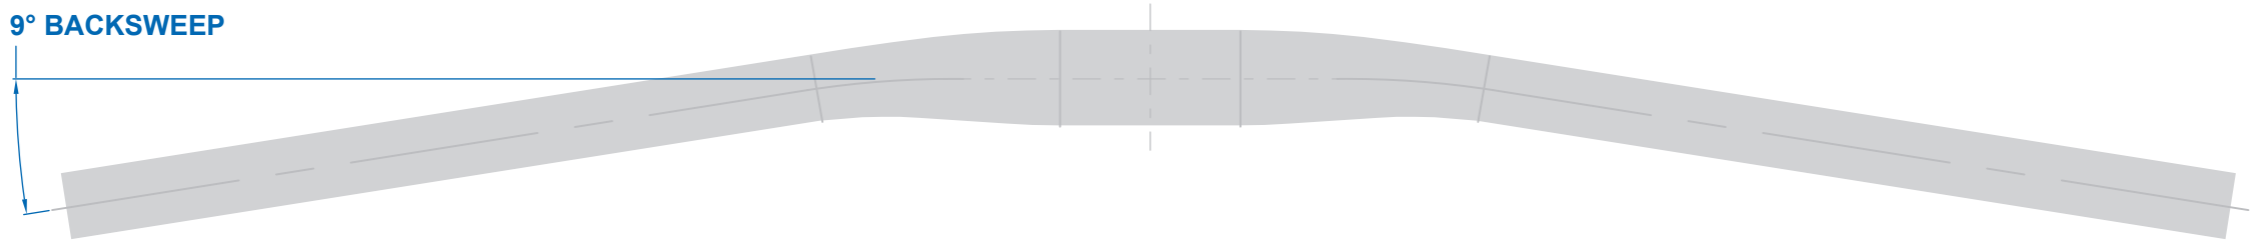

TRAIL +/- 5mm 9D

TOP VIEW

9° BACKSWEEP

FRONT VIEW

740