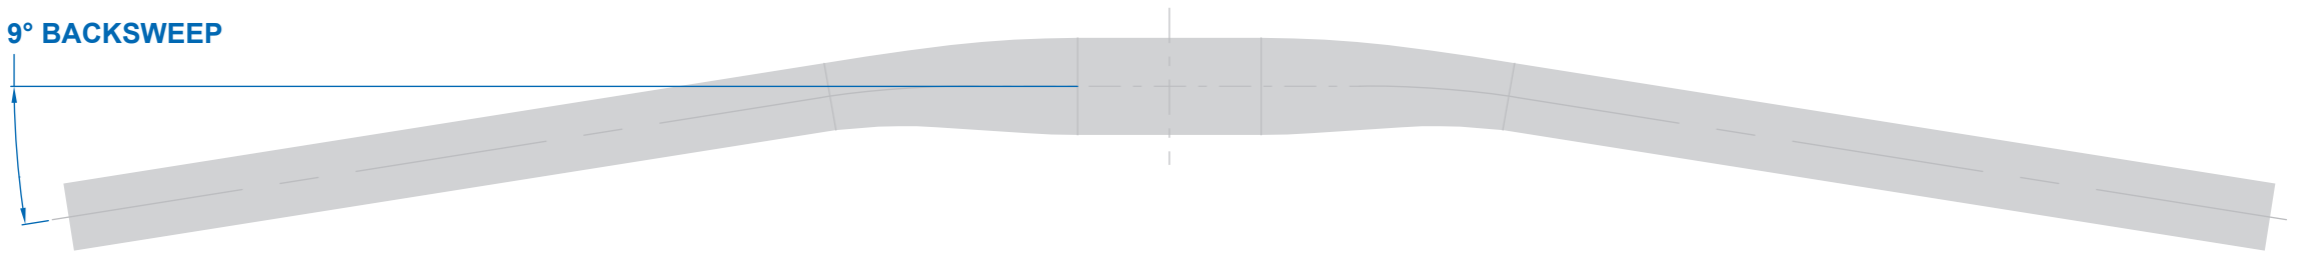

SUPERLOGIC +/- 5mm 9D

WIDTH
680mm
710mm

TOP VIEW

9° BACKSWEEP

FRONT VIEW

WIDTH