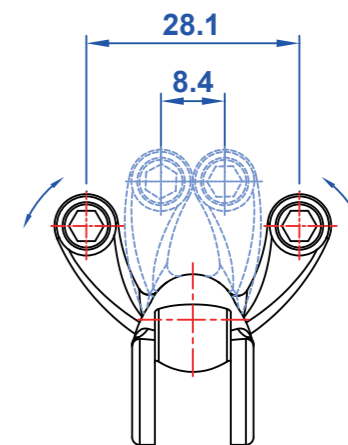

ASSEMBLY VIEW

PITCH ADJUSTABLE