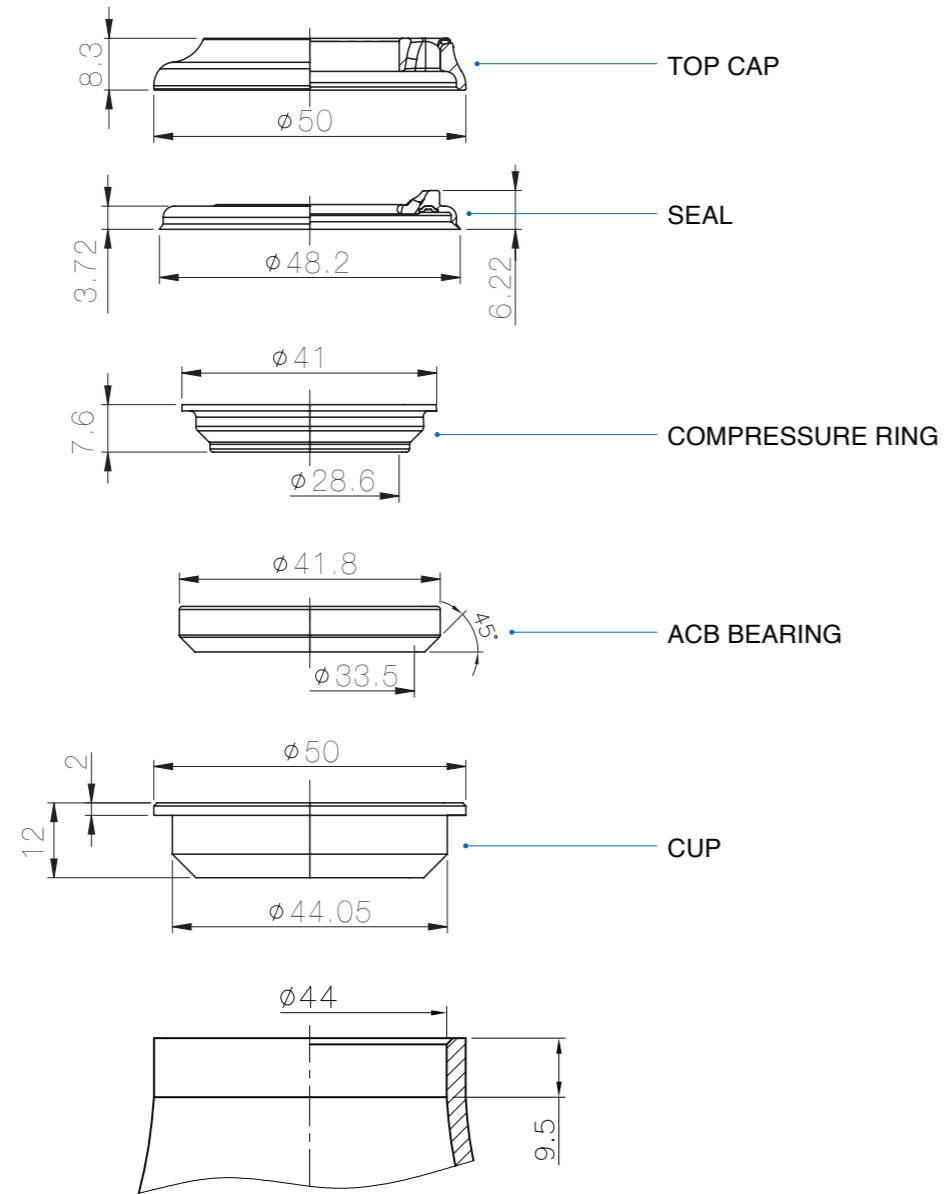

**HEADSET LOGIC-E COMP CARTRIDGE
PRESS FIT UPPER 8.3MM TOP CAP ZS44/28.6**

**HEADSET LOGIC-E COMP CARTRIDGE
DROP IN UPPER 8.3MM TOP CAP IS42/28.6**