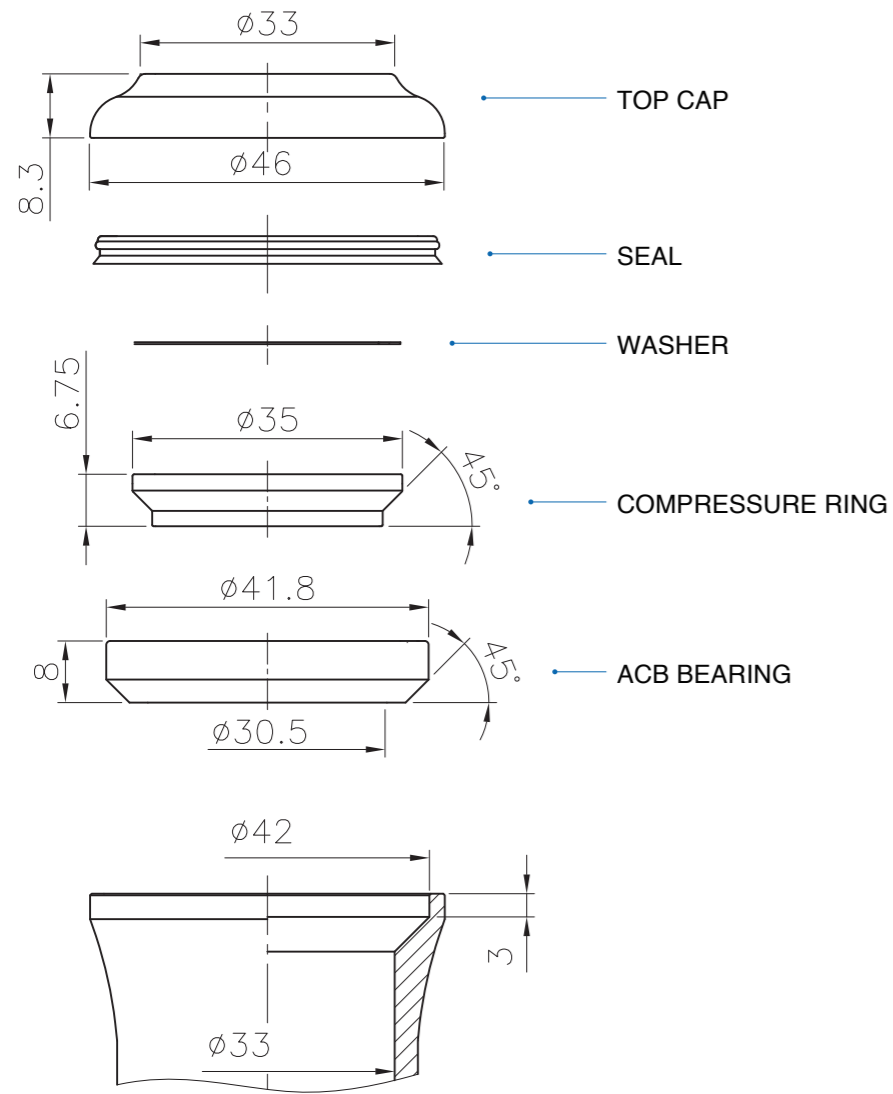

HEADSET WCS DROP IN INTEGRATED UPPER 8.3MM TOP CAP IS42/28.6

HEADSET WCS DROP IN INTEGRATED UPPER 8.3MM TOP CAP IS41/28.6 (CC)

HEADSET WCS DROP IN INTEGRATED UPPER 15.3MM TOP CAP IS42/28.6