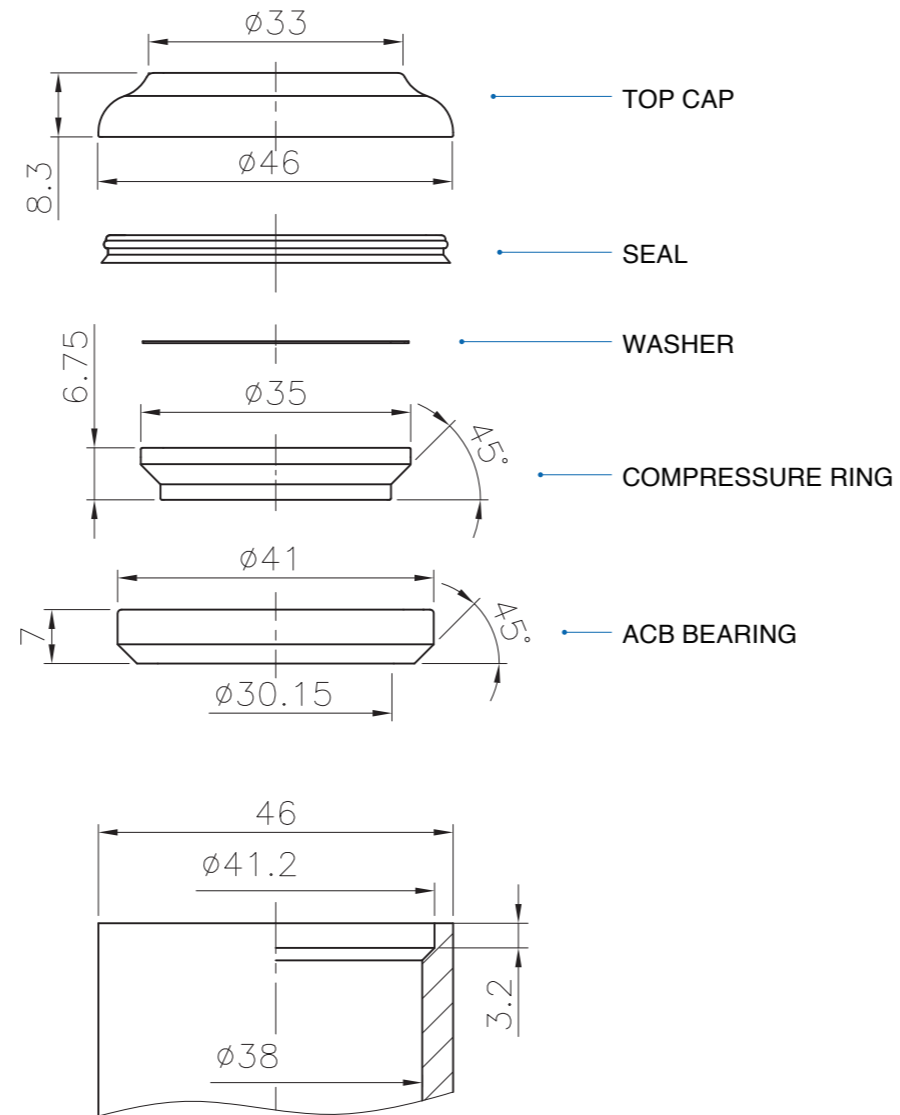

HEADSET WCS DROP IN INTEGRATED UPPER 8.3MM TOP CAP IS42/28.6

HEADSET WCS DROP IN INTEGRATED UPPER 8.3MM TOP CAP IS41/28.6 (CC)

HEADSET WCS DROP IN INTEGRATED UPPER 15.3MM TOP CAP IS42/28.6