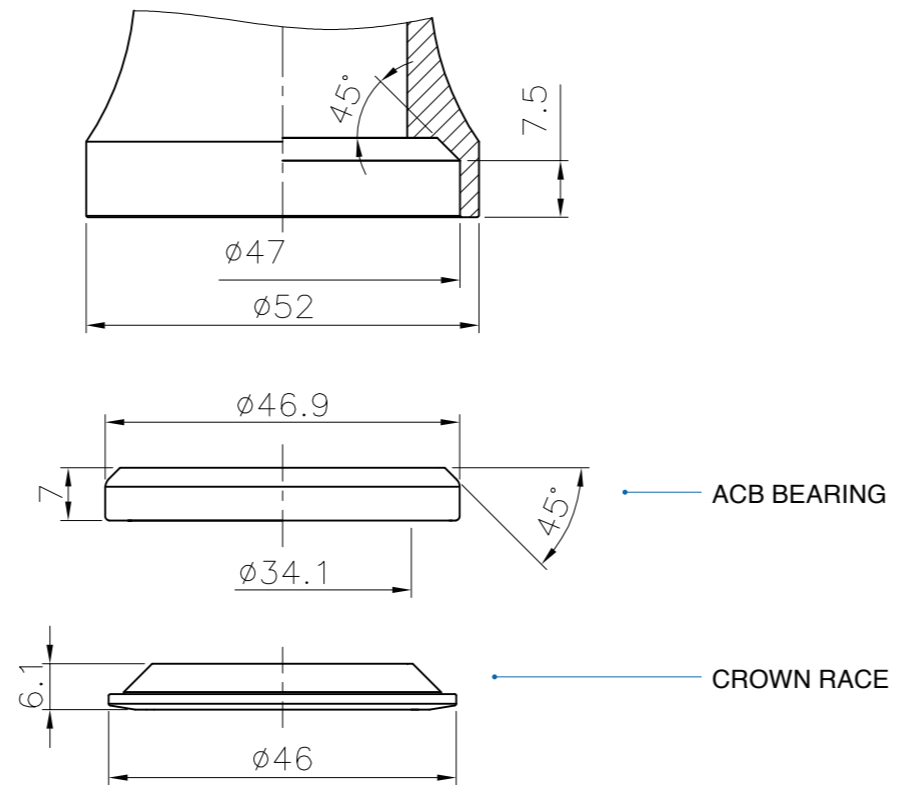

**HEADSET WCS DROP IN
INTEGRATED LOWER IS42/30 HT42-46MM**

**HEADSET WCS DROP IN
INTEGRATED LOWER IS47/33 HT47-52MM**

**HEADSET WCS DROP IN
INTEGRATED LOWER IS52/40 HT52-56MM**