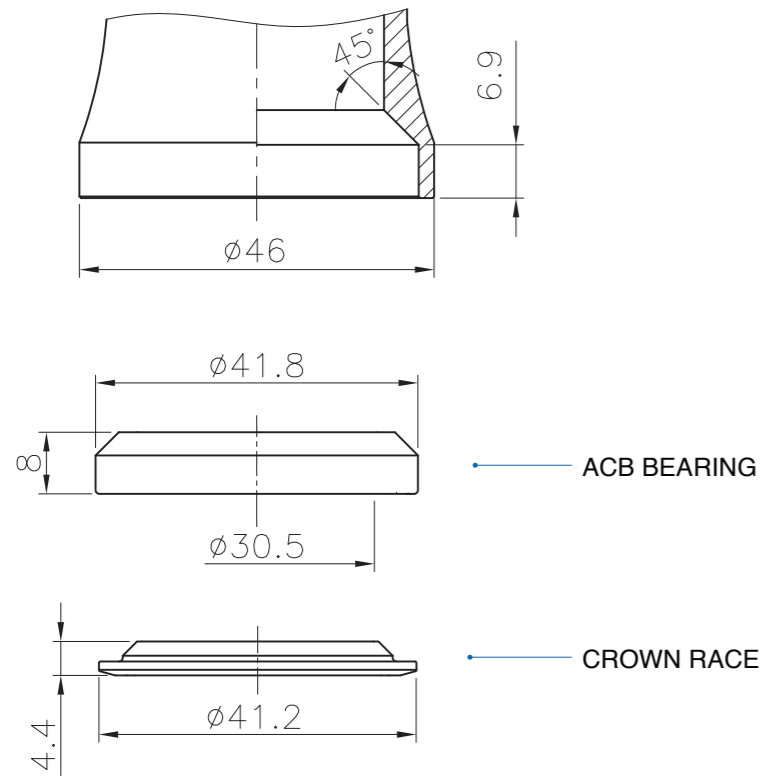

**HEADSET WCS DROP IN
INTEGRATED LOWER IS42/30 HT42-46MM**

**HEADSET WCS DROP IN
INTEGRATED LOWER IS47/33 HT47-52MM**

**HEADSET WCS DROP IN
INTEGRATED LOWER IS52/40 HT52-56MM**