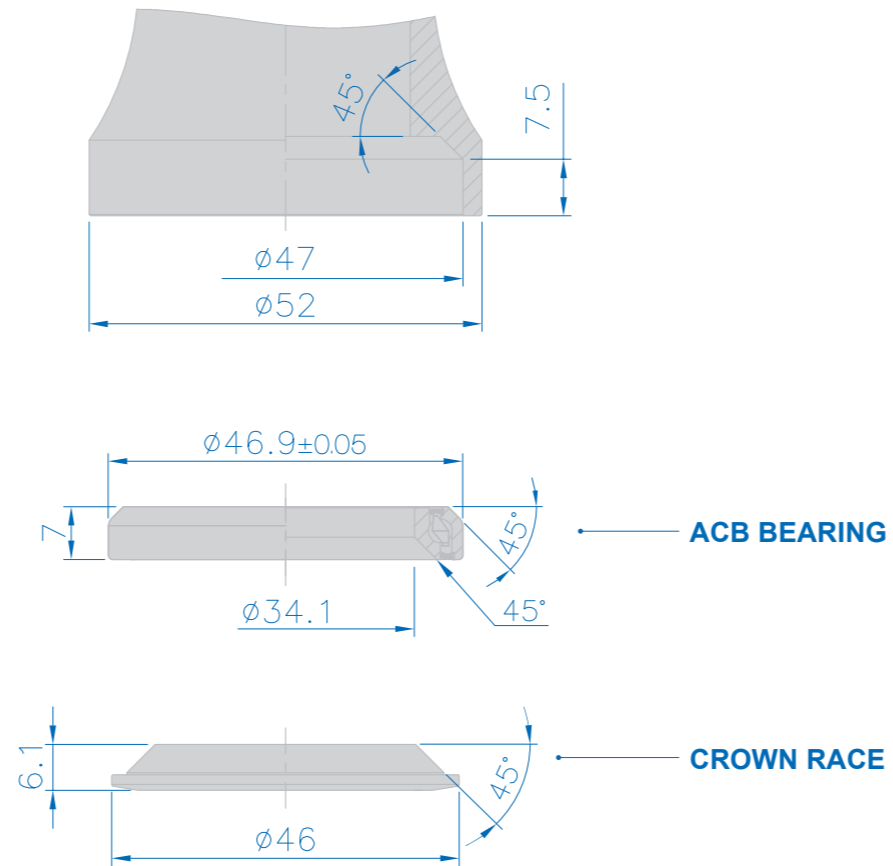

HEADSET INTEGRATED IS LOWER
IS42/30 HT42-46mm

HEADSET INTEGRATED IS LOWER
IS47/33 HT47-52mm

HEADSET INTEGRATED IS LOWER
IS52/40 HT52-56mm