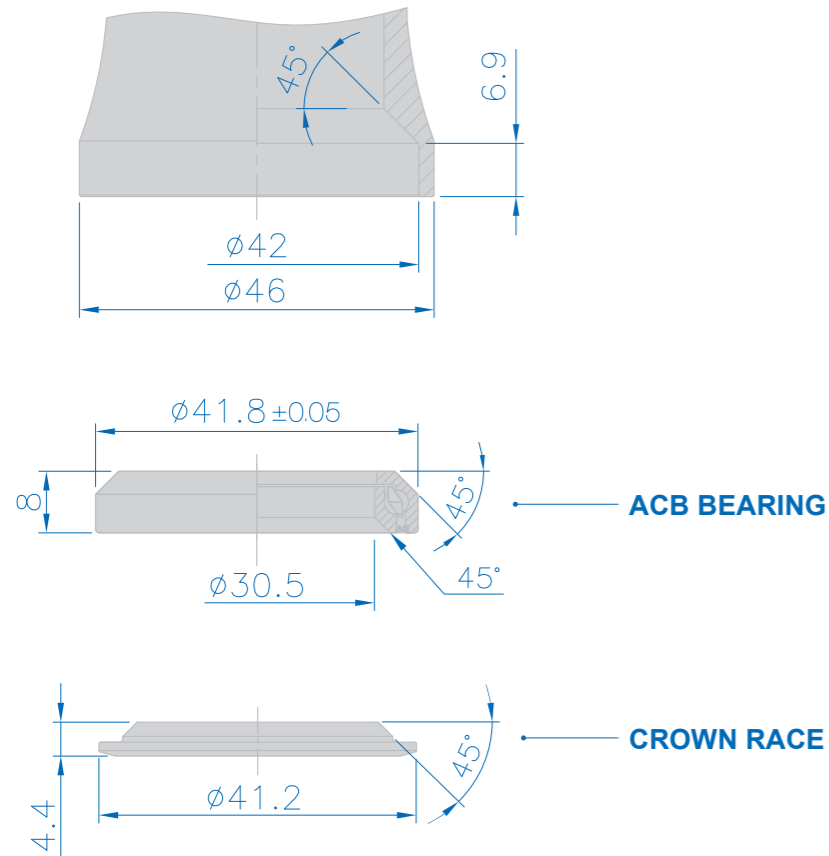

HEADSET INTEGRATED IS LOWER
IS42/30 HT42-46mm

HEADSET INTEGRATED IS LOWER
IS47/33 HT47-52mm

HEADSET INTEGRATED IS LOWER
IS52/40 HT52-56mm