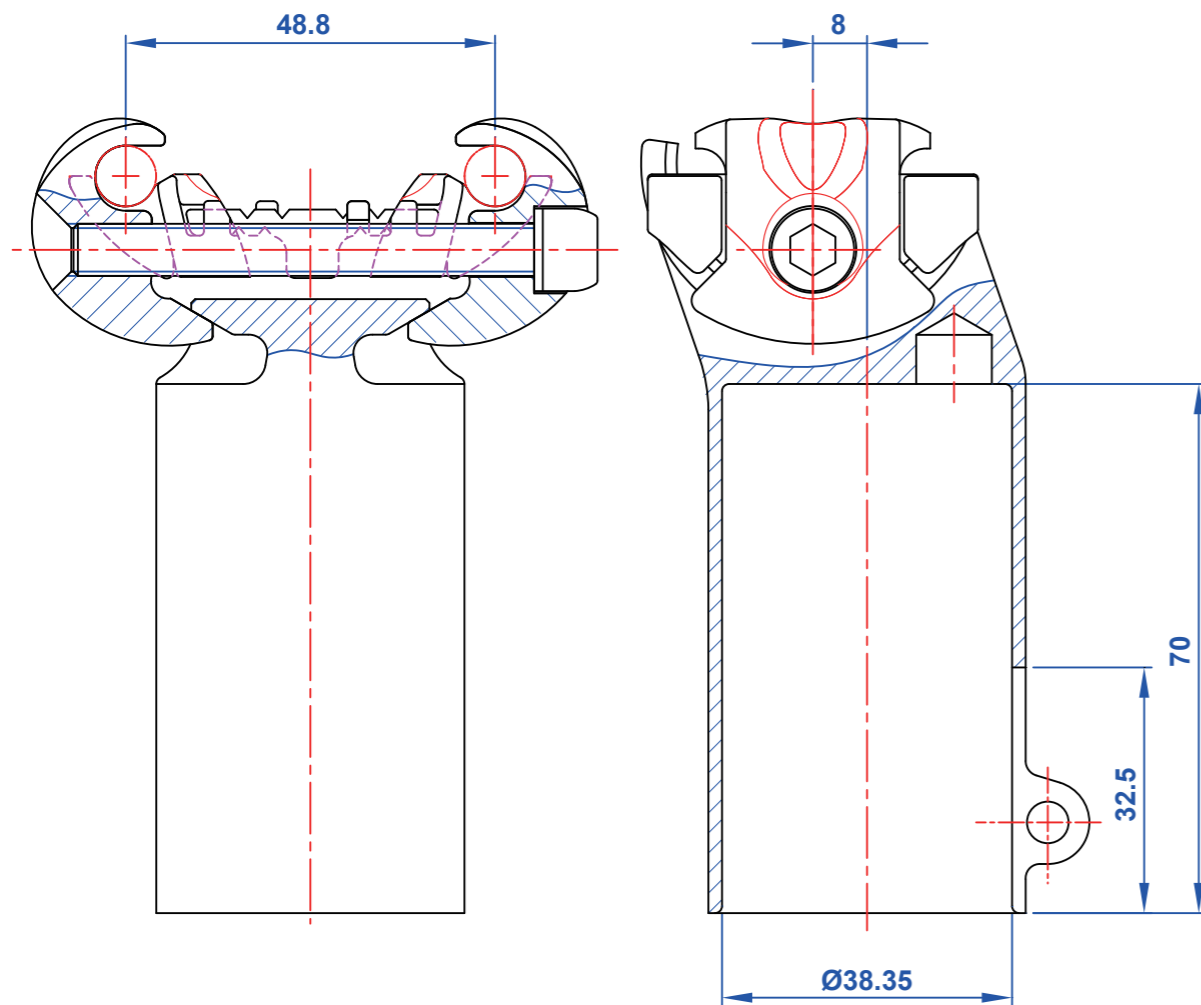

8MM OFFSET / 70MM X 38.35 DIAMETER

8MM OFFSET / 50MM X 30.25 DIAMETER