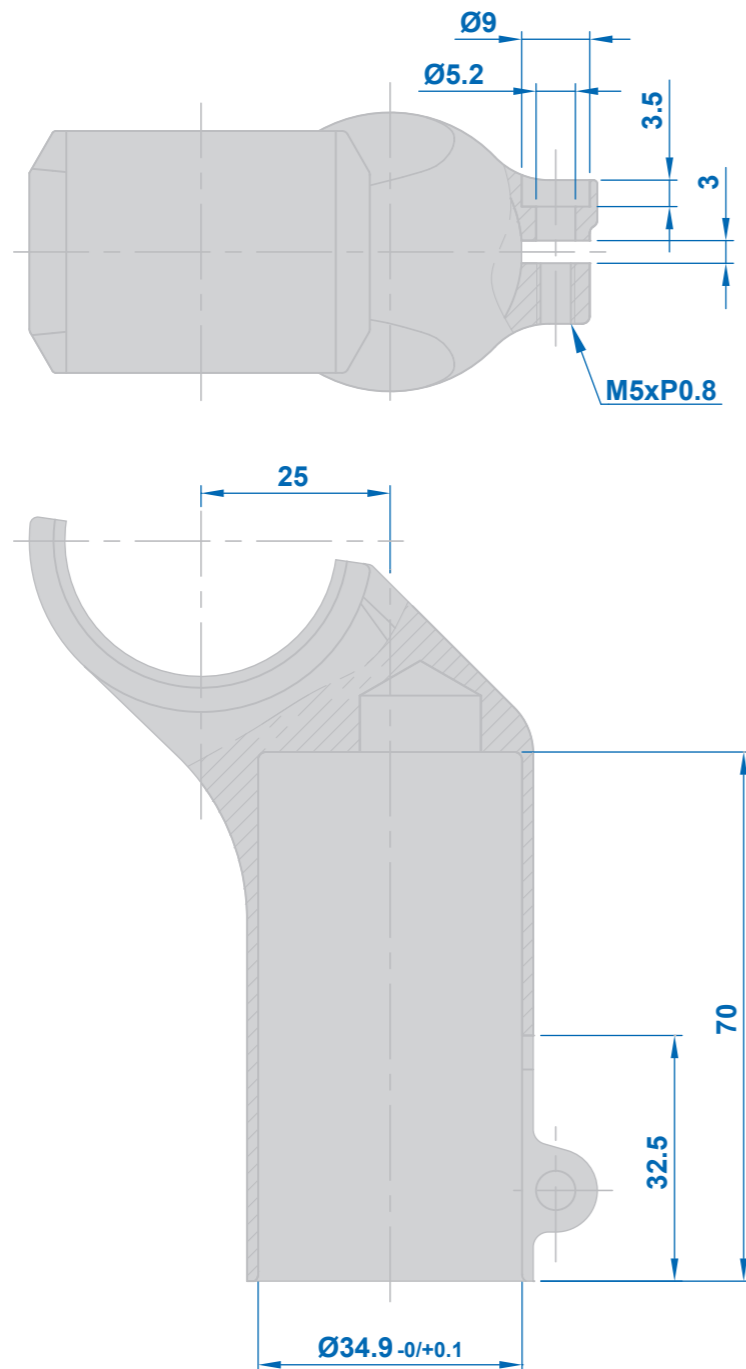

25mm OFFSET / 70mm x 34.9 DIAMETER

25mm OFFSET / 70mm x 30.25 DIAMETER