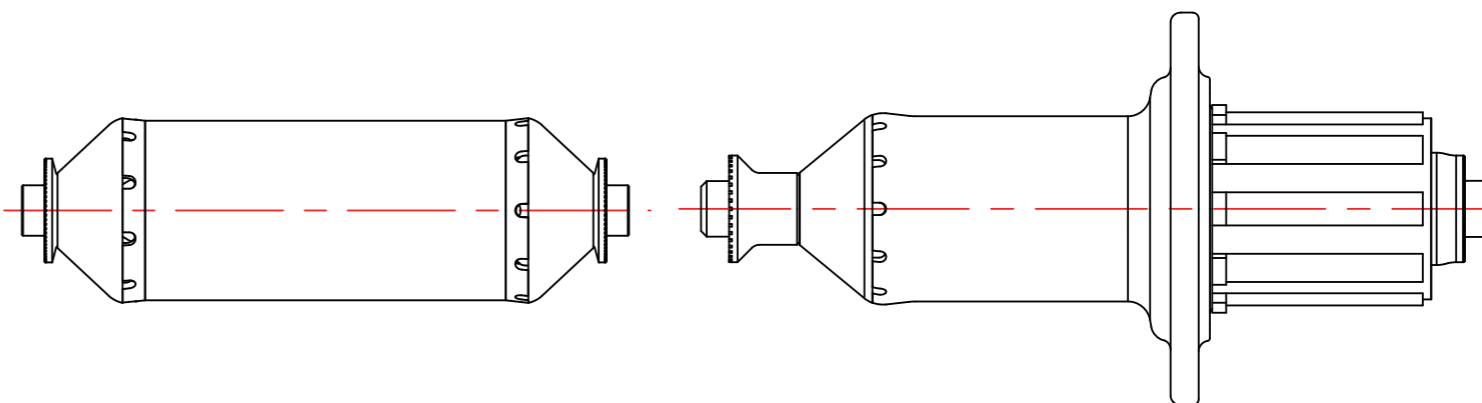

CARBON WCS APEX 38 CLINCHER TLR WHEELSET

FRONT

REAR

FRONT

REAR

Wheel	Level	RIM	Hub	Hub QR	Holes	Spokes	Lacing	Nipples	Rim Tape
Front	WCS	Apex Carbon UD Matte 38mm Clincher	Phantom Flange	Black	20	DT Aero Comp	Radial	DT Brass 12mm Black	PRO 20mm
Rear	WCS	Apex Carbon UD Matte 38mm Clincher	Phantom Flange	Black	24	DT Aero Comp	Radial, 2X	DT Brass 12mm Black	PRO 20mm