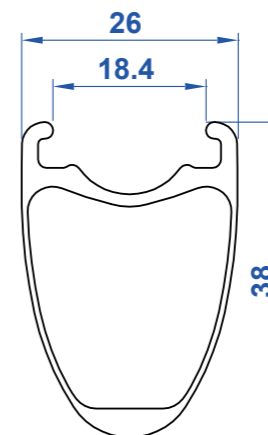

CARBON WCS APEX 38 CLINCHER TLR WHEELSET

FRONT

REAR

FRONT

REAR

Wheel	Level	RIM	Hub	Hub QR	Holes	Spokes	Lacing	Nipples	Rim Tape
Front	WCS	Apex Carbon UD Matte 38mm Clincher	Phantom Flange	Black	20	DT Aero Comp	Radial	DT Brass 12mm Black	PRO 20mm
Rear	WCS	Apex Carbon UD Matte 38mm Clincher	Phantom Flange	Black	24	DT Aero Comp	Radial, 2X	DT Brass 12mm Black	PRO 20mm