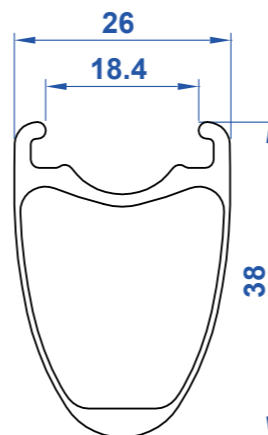

CARBON WCS APEX 38 CLINCHER TLR WHEELSET

FRONT

REAR

FRONT

REAR

Wheel	Level	RIM	Hub	Hub QR	Holes	Spokes	Lacing	Nipples	Rim Tape
Front	WCS	Apex Carbon UD Matte 38mm Clincher	Phantom Flange	Black	20	DT Aero Comp	Radial	DT Brass 12mm Black	PRO 20mm
Rear	WCS	Apex Carbon UD Matte 38mm Clincher	Phantom Flange	Black	24	DT Aero Comp	Radial, 2X	DT Brass 12mm Black	PRO 20mm