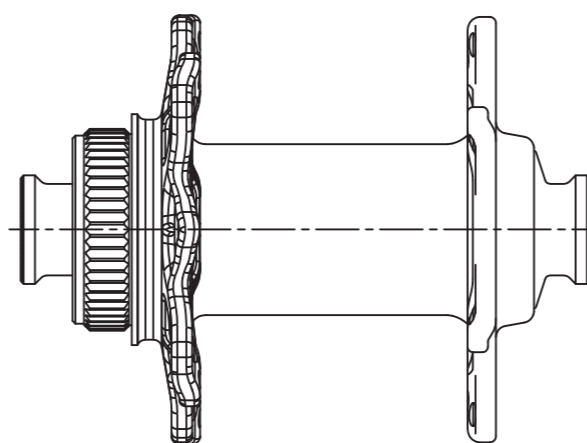

# CARBON WCS APEX 38 DISC CLINCHER WHEELSET

FRONT

REAR

FRONT

REAR

Wheel	Level	RIM	Hub	Hub QR	Holes	Spokes	Lacing	Nipples	Rim Tape	Eyelets
Front	WCS	Apex Carbon UD Matte 38mm Disc Clincher	WCS CX Disc	Black	24	DT Competition 2.0 / 1.8 DB	Radial	DT Brass 12mm Black	NIL	NIL
Rear	WCS	Apex Carbon UD Matte 38mm Disc Clincher	WCS CX Disc	Black	24	DT Competition 2.0 / 1.8 DB	Radial, 2X	DT Brass 12mm Black	NIL	NIL