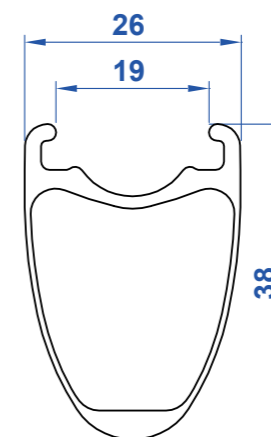

# CARBON WCS APEX 38 DISC CLINCHER WHEELSET

FRONT

REAR

FRONT

REAR

Wheel	Level	RIM	Hub	Hub QR	Holes	Spokes	Lacing	Nipples	Rim Tape	Eyelets
Front	WCS	Apex Carbon UD Matte 38mm Disc Clincher	WCS CX Disc	Black	24	DT Competition 2.0 / 1.8 DB	Radial	DT Brass 12mm Black	NIL	NIL
Rear	WCS	Apex Carbon UD Matte 38mm Disc Clincher	WCS CX Disc	Black	24	DT Competition 2.0 / 1.8 DB	Radial, 2X	DT Brass 12mm Black	NIL	NIL