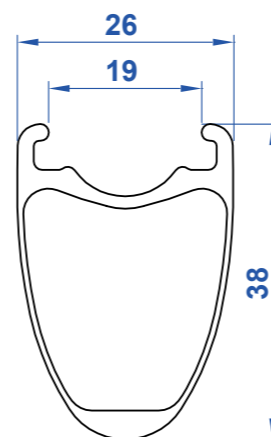

# CARBON WCS APEX 38 DISC CLINCHER WHEELSET

FRONT

REAR

FRONT

REAR

Wheel	Level	RIM	Hub	Hub QR	Holes	Spokes	Lacing	Nipples	Rim Tape	Eyelets
Front	WCS	Apex Carbon UD Matte 38mm Disc Clincher	WCS CX Disc	Black	24	DT Competition 2.0 / 1.8 DB	Radial	DT Brass 12mm Black	NIL	NIL
Rear	WCS	Apex Carbon UD Matte 38mm Disc Clincher	WCS CX Disc	Black	24	DT Competition 2.0 / 1.8 DB	Radial, 2X	DT Brass 12mm Black	NIL	NIL