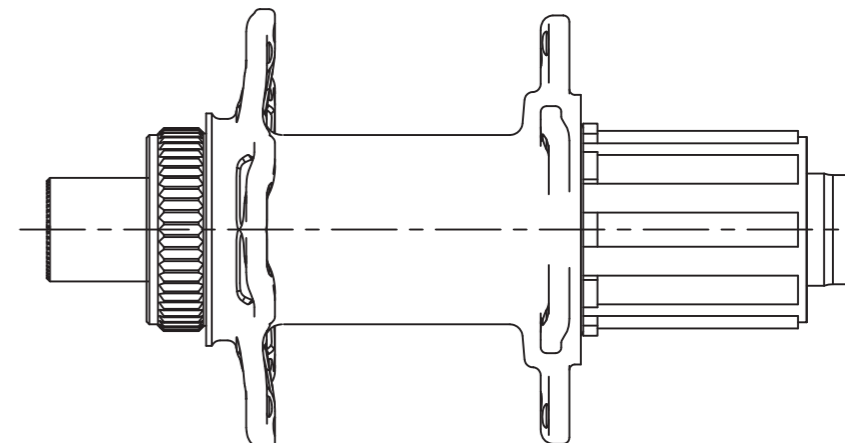

# CARBON WCS APEX 38 DISC CLINCHER WHEELSET

FRONT

REAR

FRONT

REAR

Wheel	Level	RIM	Hub	Hub QR	Holes	Spokes	Lacing	Nipples	Rim Tape	Eyelets
Front	WCS	Apex Carbon UD Matte 38mm Disc Clincher	WCS CX Disc	Black	24	DT Competition 2.0 / 1.8 DB	Radial	DT Brass 12mm Black	NIL	NIL
Rear	WCS	Apex Carbon UD Matte 38mm Disc Clincher	WCS CX Disc	Black	24	DT Competition 2.0 / 1.8 DB	Radial, 2X	DT Brass 12mm Black	NIL	NIL