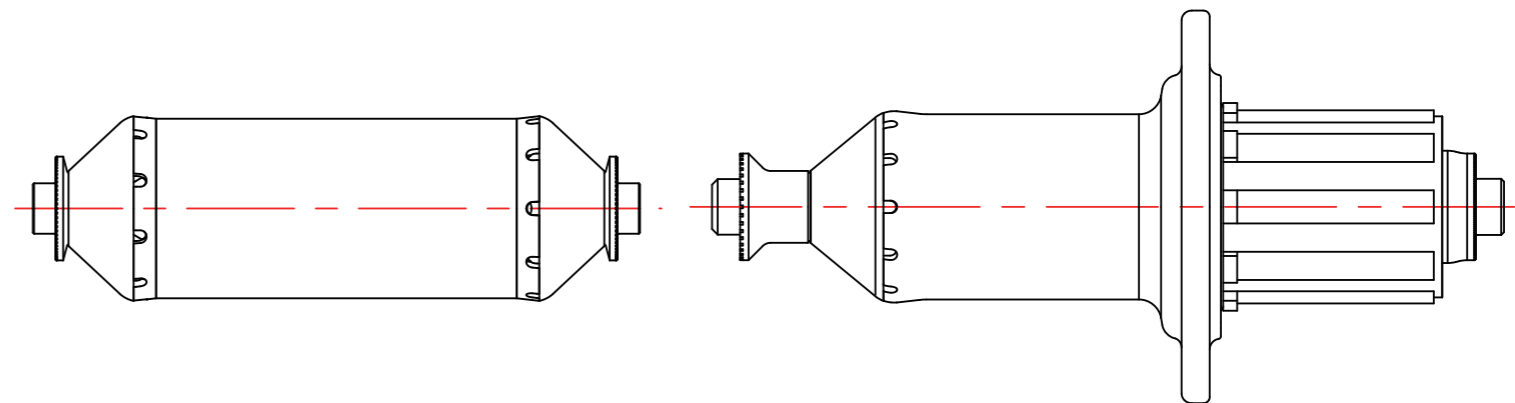

CARBON WCS APEX 50 CLINCHER WHEELSET

FRONT

REAR

FRONT

REAR

Wheel	Level	RIM	Hub	Hub QR	Holes	Spokes	Lacing	Nipples	Rim Tape	Eyelets
Front	WCS	Apex Carbon UD Matte 50mm Clincher	Phantom Flange	Black	20	DT Aero Comp	Radial	DT Brass 12mm Black	NIL	NIL
Rear	WCS	Apex Carbon UD Matte 50mm Clincher	Phantom Flange	Black	24	DT Aero Comp	Radial, 2X	DT Brass 12mm Black	NIL	NIL