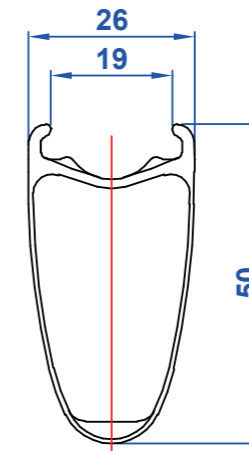

CARBON WCS APEX 50 CLINCHER WHEELSET

FRONT

REAR

FRONT

REAR

Wheel	Level	RIM	Hub	Hub QR	Holes	Spokes	Lacing	Nipples	Rim Tape	Eyelets
Front	WCS	Apex Carbon UD Matte 50mm Clincher	Phantom Flange	Black	20	DT Aero Comp	Radial	DT Brass 12mm Black	NIL	NIL
Rear	WCS	Apex Carbon UD Matte 50mm Clincher	Phantom Flange	Black	24	DT Aero Comp	Radial, 2X	DT Brass 12mm Black	NIL	NIL