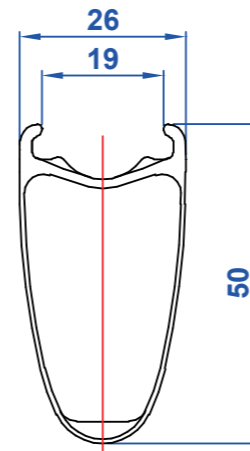

CARBON WCS APEX 50 CLINCHER WHEELSET

FRONT

REAR

FRONT

REAR

Wheel	Level	RIM	Hub	Hub QR	Holes	Spokes	Lacing	Nipples	Rim Tape	Eyelets
Front	WCS	Apex Carbon UD Matte 50mm Clincher	Phantom Flange	Black	20	DT Aero Comp	Radial	DT Brass 12mm Black	NIL	NIL
Rear	WCS	Apex Carbon UD Matte 50mm Clincher	Phantom Flange	Black	24	DT Aero Comp	Radial, 2X	DT Brass 12mm Black	NIL	NIL