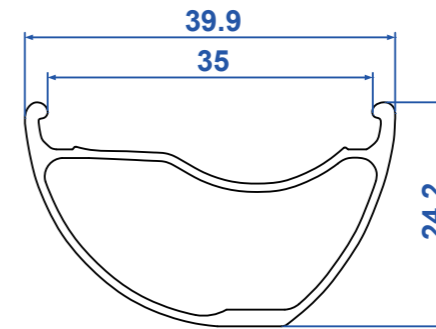

WCS TRAIL 40 BOOST WHEELSET

FRONT

REAR

FRONT

REAR

Wheel	Level	RIM	Hub	Hub QR	Holes	Spokes	Lacing	Nipples	Rim Tape	Eyelets	Rim ID
Front	WCS	Trail 40 650b/27.5" Tubeless BB Black	WCS 2pcs front 110x15mm	N/A	28	DT Competition Black 2.0 / 1.8mm	2X	DT Brass 12mm Black	NIL	NIL	35
Rear	WCS	Trail 40 650b/27.5" Tubeless BB Black	WCS 2pcs rear 148x12mm	N/A	28	DT Competition Black 2.0 / 1.8mm	2X	DT Brass 12mm Black	NIL	NIL	35
Front	WCS	Trail 40 29" Tubeless BB Black	WCS 2pcs front 110x15mm	N/A	28	DT Competition Black 2.0 / 1.8mm	2X	DT Brass 12mm Black	NIL	NIL	35
Rear	WCS	Trail 40 29" Tubeless BB Black	WCS 2pcs rear 148x12mm	N/A	28	DT Competition Black 2.0 / 1.8mm	2X	DT Brass 12mm Black	NIL	NIL	35