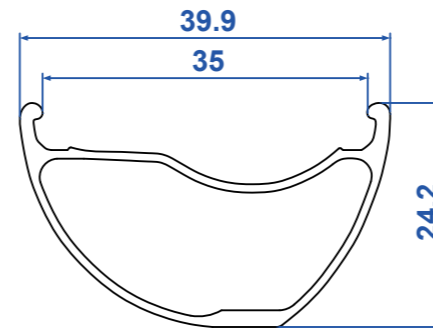

WCS TRAIL 40 BOOST WHEELSET

FRONT

REAR

FRONT

REAR

Wheel	Level	RIM	Hub	Hub QR	Holes	Spokes	Lacing	Nipples	Rim Tape	Eyelets	Rim ID
Front	WCS	Trail 40 650b/27.5" Tubeless BB Black	WCS 2pcs front 110x15mm	N/A	28	DT Competition Black 2.0 / 1.8mm	2X	DT Brass 12mm Black	NIL	NIL	35
Rear	WCS	Trail 40 650b/27.5" Tubeless BB Black	WCS 2pcs rear 148x12mm	N/A	28	DT Competition Black 2.0 / 1.8mm	2X	DT Brass 12mm Black	NIL	NIL	35
Front	WCS	Trail 40 29" Tubeless BB Black	WCS 2pcs front 110x15mm	N/A	28	DT Competition Black 2.0 / 1.8mm	2X	DT Brass 12mm Black	NIL	NIL	35
Rear	WCS	Trail 40 29" Tubeless BB Black	WCS 2pcs rear 148x12mm	N/A	28	DT Competition Black 2.0 / 1.8mm	2X	DT Brass 12mm Black	NIL	NIL	35