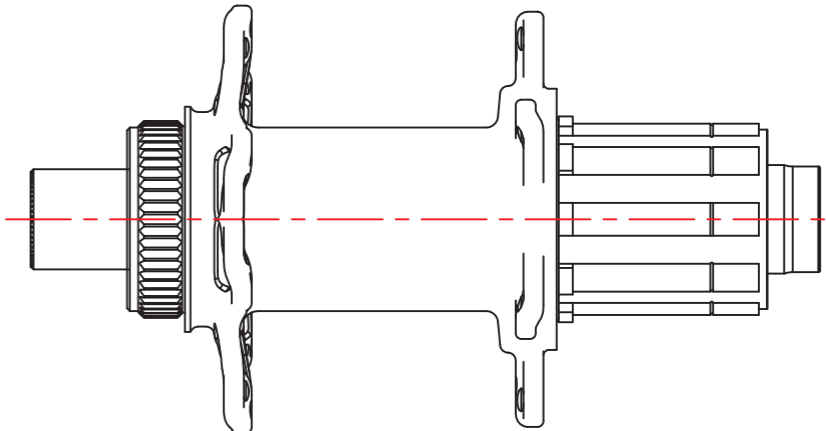

WCS TRAIL 40 BOOST WHEELSET

FRONT

REAR

FRONT

REAR

Wheel	Level	RIM	Hub	Hub QR	Holes	Spokes	Lacing	Nipples	Rim Tape	Eyelets	Rim ID
Front	WCS	Trail 40 650b/27.5" Tubeless BB Black	WCS 2pcs front 110x15mm	N/A	28	DT Competition Black 2.0 / 1.8mm	2X	DT Brass 12mm Black	NIL	NIL	35
Rear	WCS	Trail 40 650b/27.5" Tubeless BB Black	WCS 2pcs rear 148x12mm	N/A	28	DT Competition Black 2.0 / 1.8mm	2X	DT Brass 12mm Black	NIL	NIL	35
Front	WCS	Trail 40 29" Tubeless BB Black	WCS 2pcs front 110x15mm	N/A	28	DT Competition Black 2.0 / 1.8mm	2X	DT Brass 12mm Black	NIL	NIL	35
Rear	WCS	Trail 40 29" Tubeless BB Black	WCS 2pcs rear 148x12mm	N/A	28	DT Competition Black 2.0 / 1.8mm	2X	DT Brass 12mm Black	NIL	NIL	35

* Standard QR Adapter sold separately