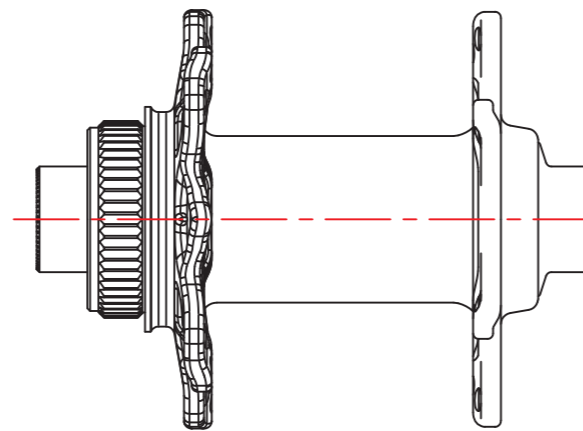

WCS TRAIL 40 BOOST WHEELSET

FRONT

REAR

FRONT

REAR

Wheel	Level	RIM	Hub	Hub QR	Holes	Spokes	Lacing	Nipples	Rim Tape	Eyelets	Rim ID
Front	WCS	Trail 40 650b/27.5" Tubeless BB Black	WCS 2pcs front 110x15mm	N/A	28	DT Competition Black 2.0 / 1.8mm	2X	DT Brass 12mm Black	NIL	NIL	35
Rear	WCS	Trail 40 650b/27.5" Tubeless BB Black	WCS 2pcs rear 148x12mm	N/A	28	DT Competition Black 2.0 / 1.8mm	2X	DT Brass 12mm Black	NIL	NIL	35
Front	WCS	Trail 40 29" Tubeless BB Black	WCS 2pcs front 110x15mm	N/A	28	DT Competition Black 2.0 / 1.8mm	2X	DT Brass 12mm Black	NIL	NIL	35
Rear	WCS	Trail 40 29" Tubeless BB Black	WCS 2pcs rear 148x12mm	N/A	28	DT Competition Black 2.0 / 1.8mm	2X	DT Brass 12mm Black	NIL	NIL	35

* Standard QR Adapter sold separately