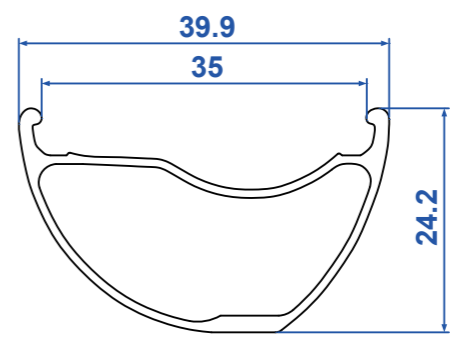

FRONT

REAR

FRONT

REAR

Wheel	Level	RIM	Hub	Hub QR	Holes	Spokes	Lacing	Nipples	Rim Tape	Eyelets	Rim ID
Front	WCS	Trail 40 650b/27.5" Tubeless BB Black	WCS 2pcs front 100x15mm	N/A	28	DT Competition Black 2.0 / 1.8mm	2X	DT Brass 12mm Black	NIL	NIL	35
Rear	WCS	Trail 40 650b/27.5" Tubeless BB Black	WCS 2pcs rear 142x12mm	N/A	28	DT Competition Black 2.0 / 1.8mm	2X	DT Brass 12mm Black	NIL	NIL	35
Front	WCS	Trail 40 29" Tubeless BB Black	WCS 2pcs front 100x15mm	N/A	28	DT Competition Black 2.0 / 1.8mm	2X	DT Brass 12mm Black	NIL	NIL	35
Rear	WCS	Trail 40 29" Tubeless BB Black	WCS 2pcs rear 142x12mm	N/A	28	DT Competition Black 2.0 / 1.8mm	2X	DT Brass 12mm Black	NIL	NIL	35