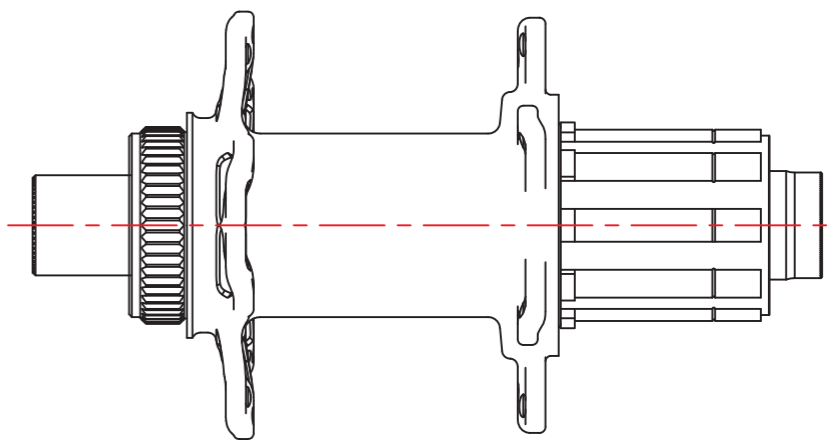

FRONT

REAR

FRONT

REAR

Wheel	Level	RIM	Hub	Hub QR	Holes	Spokes	Lacing	Nipples	Rim Tape	Eyelets	Rim ID
Front	WCS	Trail 40 650b/27.5" Tubeless BB Black	WCS 2pcs front 100x15mm	N/A	28	DT Competition Black 2.0 / 1.8mm	2X	DT Brass 12mm Black	NIL	NIL	35
Rear	WCS	Trail 40 650b/27.5" Tubeless BB Black	WCS 2pcs rear 142x12mm	N/A	28	DT Competition Black 2.0 / 1.8mm	2X	DT Brass 12mm Black	NIL	NIL	35
Front	WCS	Trail 40 29" Tubeless BB Black	WCS 2pcs front 100x15mm	N/A	28	DT Competition Black 2.0 / 1.8mm	2X	DT Brass 12mm Black	NIL	NIL	35
Rear	WCS	Trail 40 29" Tubeless BB Black	WCS 2pcs rear 142x12mm	N/A	28	DT Competition Black 2.0 / 1.8mm	2X	DT Brass 12mm Black	NIL	NIL	35

* Standard QR Adapter sold separately