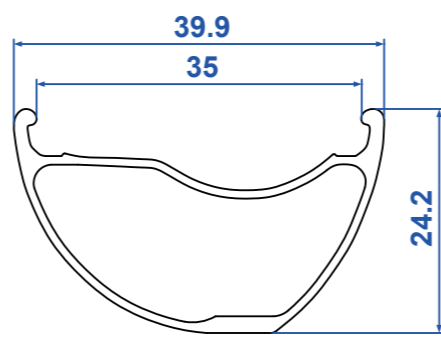

FRONT

REAR

FRONT

REAR

Wheel	Level	RIM	Hub	Hub QR	Holes	Spokes	Lacing	Nipples	Rim Tape	Eyelets	Rim ID
Front	WCS	Trail 40 650b/27.5" Tubeless BB Black	WCS 2pcs front 100x15mm	N/A	28	DT Competition Black 2.0 / 1.8mm	2X	DT Brass 12mm Black	NIL	NIL	35
Rear	WCS	Trail 40 650b/27.5" Tubeless BB Black	WCS 2pcs rear 142x12mm	N/A	28	DT Competition Black 2.0 / 1.8mm	2X	DT Brass 12mm Black	NIL	NIL	35
Front	WCS	Trail 40 29" Tubeless BB Black	WCS 2pcs front 100x15mm	N/A	28	DT Competition Black 2.0 / 1.8mm	2X	DT Brass 12mm Black	NIL	NIL	35
Rear	WCS	Trail 40 29" Tubeless BB Black	WCS 2pcs rear 142x12mm	N/A	28	DT Competition Black 2.0 / 1.8mm	2X	DT Brass 12mm Black	NIL	NIL	35