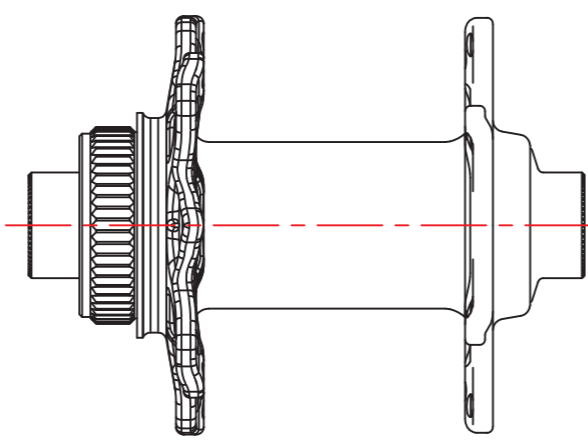

FRONT

REAR

FRONT

REAR

Wheel	Level	RIM	Hub	Hub QR	Holes	Spokes	Lacing	Nipples	Rim Tape	Eyelets	Rim ID
Front	WCS	Trail 40 650b/27.5" Tubeless BB Black	WCS 2pcs front 100x15mm	N/A	28	DT Competition Black 2.0 / 1.8mm	2X	DT Brass 12mm Black	NIL	NIL	35
Rear	WCS	Trail 40 650b/27.5" Tubeless BB Black	WCS 2pcs rear 142x12mm	N/A	28	DT Competition Black 2.0 / 1.8mm	2X	DT Brass 12mm Black	NIL	NIL	35
Front	WCS	Trail 40 29" Tubeless BB Black	WCS 2pcs front 100x15mm	N/A	28	DT Competition Black 2.0 / 1.8mm	2X	DT Brass 12mm Black	NIL	NIL	35
Rear	WCS	Trail 40 29" Tubeless BB Black	WCS 2pcs rear 142x12mm	N/A	28	DT Competition Black 2.0 / 1.8mm	2X	DT Brass 12mm Black	NIL	NIL	35