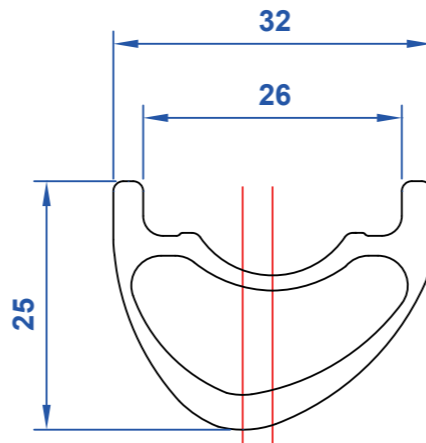

# WCS CARBON VANTAGE 29IN BOOST WHEELSET

FRONT

REAR

FRONT

REAR

Wheel	Level	RIM	Hub	Hub QR	Holes	Spokes	Lacing	Nipples	Rim Tape	Eyelets	Rim ID
Front	WCS	Vanatge 29" Carbon Matte UD Clincher Hookless	WCS 2pcs 110x15mm	NA	24	DT Competition 2.0 / 1.8 DB	2X	DT Brass Black 12mm	Tubeless Tape 25mm (Valve included)	NIL	26
Rear	WCS	Vanatge 29" Carbon Matte UD Clincher Hookless	WCS 2pcs 148x12mm	NA	24	DT Competition 2.0 / 1.8 DB	2X	DT Brass Black 12mm	Tubeless Tape 25mm (Valve included)	NIL	26