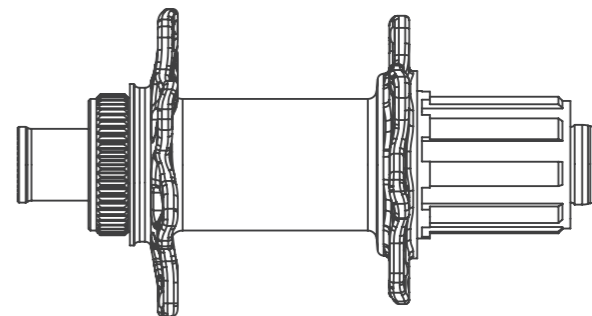

# WCS CARBON VANTAGE 29IN BOOST WHEELSET

FRONT

REAR

FRONT

REAR

Wheel	Level	RIM	Hub	Hub QR	Holes	Spokes	Lacing	Nipples	Rim Tape	Eyelets	Rim ID
Front	WCS	Vanatge 29" Carbon Matte UD Clincher Hookless	WCS 2pcs 110x15mm	NA	24	DT Competition 2.0 / 1.8 DB	2X	DT Brass Black 12mm	Tubeless Tape 25mm (Valve included)	NIL	26
Rear	WCS	Vanatge 29" Carbon Matte UD Clincher Hookless	WCS 2pcs 148x12mm	NA	24	DT Competition 2.0 / 1.8 DB	2X	DT Brass Black 12mm	Tubeless Tape 25mm (Valve included)	NIL	26

\* Standard QR Adapter sold seperately