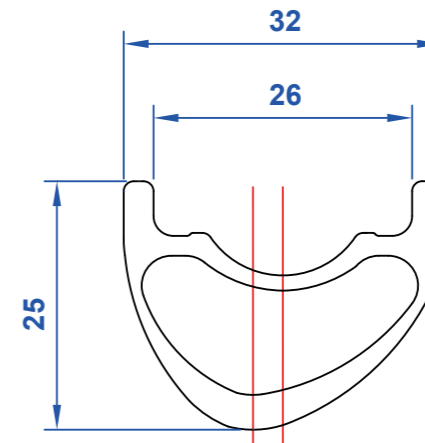

# WCS CARBON VANTAGE 29IN BOOST WHEELSET

FRONT

REAR

FRONT

REAR

Wheel	Level	RIM	Hub	Hub QR	Holes	Spokes	Lacing	Nipples	Rim Tape	Eyelets	Rim ID
Front	WCS	Vanatge 29" Carbon Matte UD Clincher Hookless	WCS 2pcs 110x15mm	NA	24	DT Competition 2.0 / 1.8 DB	2X	DT Brass Black 12mm	Tubeless Tape 25mm (Valve included)	NIL	26
Rear	WCS	Vanatge 29" Carbon Matte UD Clincher Hookless	WCS 2pcs 148x12mm	NA	24	DT Competition 2.0 / 1.8 DB	2X	DT Brass Black 12mm	Tubeless Tape 25mm (Valve included)	NIL	26