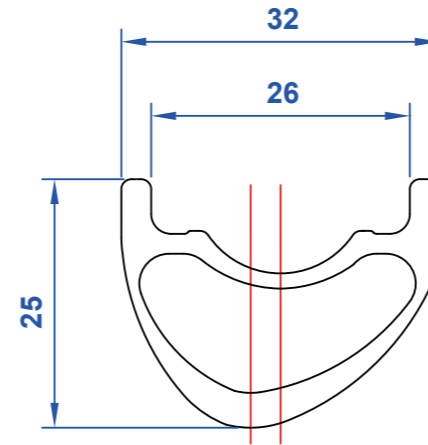

FRONT

REAR

FRONT

REAR

Wheel	Level	RIM	Hub	Hub QR	Holes	Spokes	Lacing	Nipples	Rim Tape	Eyelets	Rim ID
Front	WCS	Vanatge 27.5/650B Carbon Matte UD Clincher Hookless	WCS 2pcs 100x15mm	NA	24	DT Competition 2.0 / 1.8 DB	2X	DT Brass Black 12mm	Tubeless Tape 25mm (Valve included)	NIL	26
Rear	WCS	Vanatge 27.5/650B Carbon Matte UD Clincher Hookless	WCS 2pcs 142x12mm	NA	24	DT Competition 2.0 / 1.8 DB	2X	DT Brass Black 12mm	Tubeless Tape 25mm (Valve included)	NIL	26
Front	WCS	Vanatge 29" Carbon Matte UD Clincher Hookless	WCS 2pcs 100x15mm	NA	24	DT Competition 2.0 / 1.8 DB	2X	DT Brass Black 12mm	Tubeless Tape 25mm (Valve included)	NIL	26
Rear	WCS	Vanatge 29" Carbon Matte UD Clincher Hookless	WCS 2pcs 142x12mm	NA	24	DT Competition 2.0 / 1.8 DB	2X	DT Brass Black 12mm	Tubeless Tape 25mm (Valve included)	NIL	26