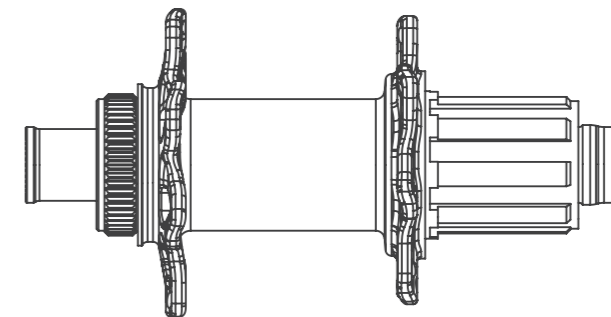

FRONT

REAR

FRONT

REAR

Wheel	Level	RIM	Hub	Hub QR	Holes	Spokes	Lacing	Nipples	Rim Tape	Eyelets	Rim ID
Front	WCS	Vanatge 27.5/650B Carbon Matte UD Clincher Hookless	WCS 2pcs 100x15mm	NA	24	DT Competition 2.0 / 1.8 DB	2X	DT Brass Black 12mm	Tubeless Tape 25mm (Valve included)	NIL	26
Rear	WCS	Vanatge 27.5/650B Carbon Matte UD Clincher Hookless	WCS 2pcs 142x12mm	NA	24	DT Competition 2.0 / 1.8 DB	2X	DT Brass Black 12mm	Tubeless Tape 25mm (Valve included)	NIL	26
Front	WCS	Vanatge 29" Carbon Matte UD Clincher Hookless	WCS 2pcs 100x15mm	NA	24	DT Competition 2.0 / 1.8 DB	2X	DT Brass Black 12mm	Tubeless Tape 25mm (Valve included)	NIL	26
Rear	WCS	Vanatge 29" Carbon Matte UD Clincher Hookless	WCS 2pcs 142x12mm	NA	24	DT Competition 2.0 / 1.8 DB	2X	DT Brass Black 12mm	Tubeless Tape 25mm (Valve included)	NIL	26

* Standard QR Adapter sold seperately