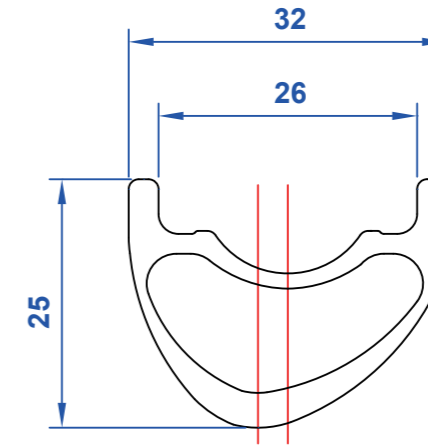

FRONT

REAR

FRONT

REAR

Wheel	Level	RIM	Hub	Hub QR	Holes	Spokes	Lacing	Nipples	Rim Tape	Eyelets	Rim ID
Front	WCS	Vanatge 27.5/650B Carbon Matte UD Clincher Hookless	WCS 2pcs 100x15mm	NA	24	DT Competition 2.0 / 1.8 DB	2X	DT Brass Black 12mm	Tubeless Tape 25mm (Valve included)	NIL	26
Rear	WCS	Vanatge 27.5/650B Carbon Matte UD Clincher Hookless	WCS 2pcs 142x12mm	NA	24	DT Competition 2.0 / 1.8 DB	2X	DT Brass Black 12mm	Tubeless Tape 25mm (Valve included)	NIL	26
Front	WCS	Vanatge 29" Carbon Matte UD Clincher Hookless	WCS 2pcs 100x15mm	NA	24	DT Competition 2.0 / 1.8 DB	2X	DT Brass Black 12mm	Tubeless Tape 25mm (Valve included)	NIL	26
Rear	WCS	Vanatge 29" Carbon Matte UD Clincher Hookless	WCS 2pcs 142x12mm	NA	24	DT Competition 2.0 / 1.8 DB	2X	DT Brass Black 12mm	Tubeless Tape 25mm (Valve included)	NIL	26