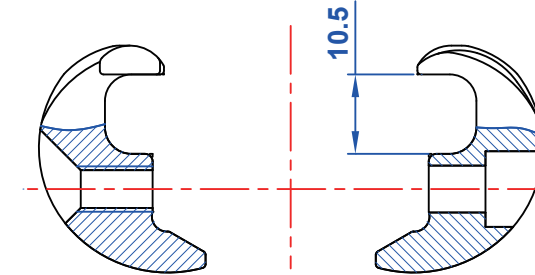

55055467004 for 7x7mm saddle rail

41055467003 for 8x8.5mm saddle rails

41055467002 for 7x9.6mm saddle rails