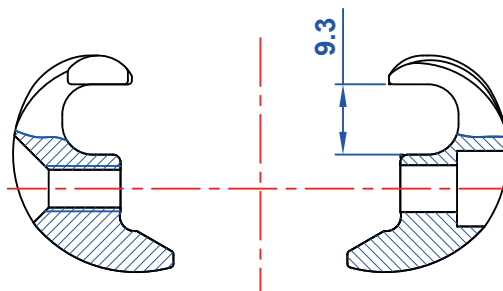

55055467004 for 7x7mm saddle rail

41055467003 for 8x8.5mm saddle rails

41055467002 for 7x9.6mm saddle rails