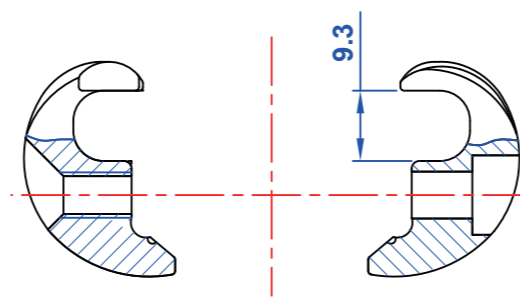

55055467001 for 7x7mm saddle rail

55055467002 for 8x8.5mm saddle rails

55055467003 for 7x9.6mm saddle rails