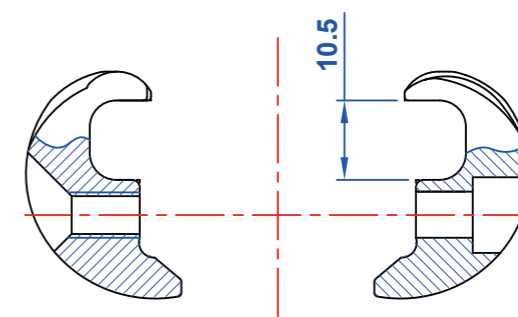

55055467001 for 7x7mm saddle rail

55055467002 for 8x8.5mm saddle rails

55055467003 for 7x9.6mm saddle rails