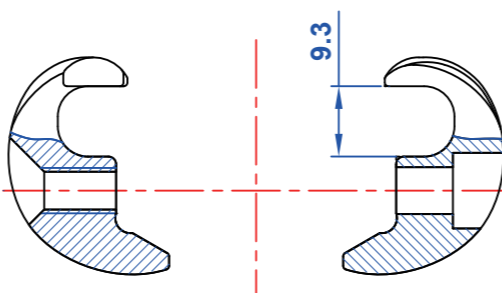

55055467006 for 7x7mm saddle rail

55055467007 for 8x8.5mm saddle rails

55055467008 for 7x9.6mm saddle rails