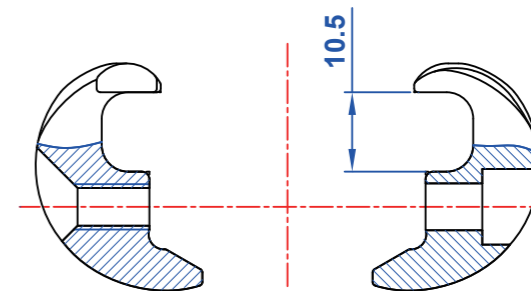

55055467006 for 7x7mm saddle rail

55055467007 for 8x8.5mm saddle rails

55055467008 for 7x9.6mm saddle rails